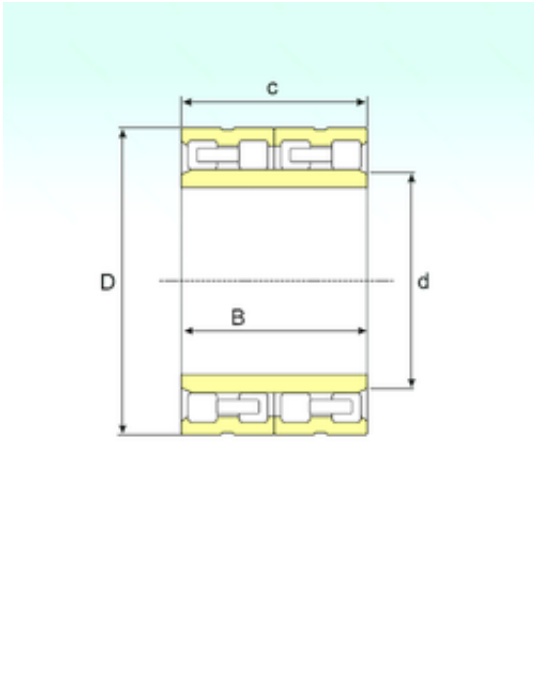

Huaxin Bearing Co., Ltd

FC 4462225 Bearing 2D drawings and 3D CAD models

220 mm x 310 mm x 225 mm ISB FC 4462225
cylindrical roller bearings

Bearing No. FC 4462225

Size	220x310x225 mm
Bore Diameter	220 mm
Outer Diameter	310 mm
Width	225 mm
d	220 mm
D	310 mm
B	225 mm
C	225 mm
Weight	53,9 Kg
Basic dynamic load rating (C)	1850 kN