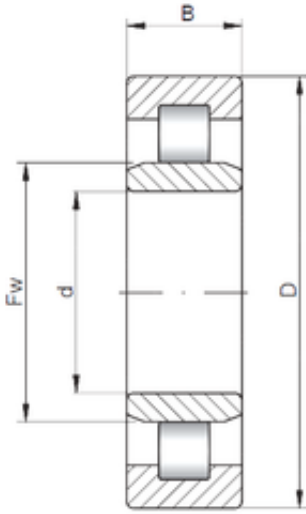

Huaxin Bearing Co., Ltd

950 mm x 1150 mm x 150 mm ISO NU38/950
cylindrical roller bearings

Bearing No. NU38/950

Size	950x1150x150 mm
Bore Diameter	950 mm
Outer Diameter	1150 mm
Width	150 mm
d	950 mm
D	1150 mm
B	150 mm
C	150 mm

NU38/950 Bearing 2D drawings and 3D CAD models