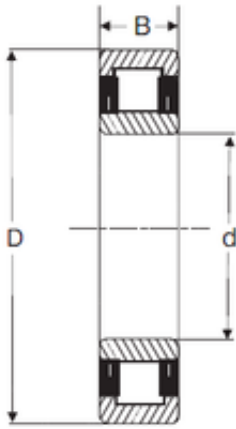

Huaxin Bearing Co., Ltd

30 mm x 62 mm x 20 mm SIGMA NU 2206
cylindrical roller bearings

Bearing No. NU 2206

| | |
|-------------------|-------------|
| Dimensione | 30x62x20 mm |
| Marchio | SIGMA |
| Diametro del foro | 30 mm |
| Diametro esterno | 62 mm |
| Larghezza | 20 mm |
| d | 30 mm |
| D | 62 mm |
| B | 20 mm |
| C | 20 mm |

NU 2206 Bearing 2D drawings and 3D CAD models