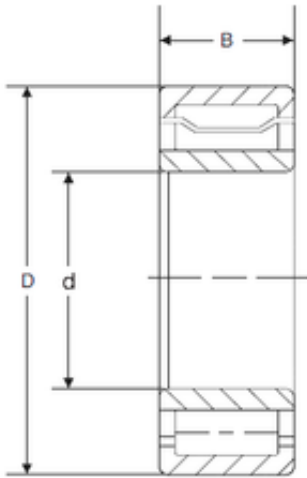

# Huaxin Bearing Co., Ltd

75 mm x 160 mm x 68,2625 mm SIGMA A 5315  
WB cylindrical roller bearings

Bearing No. A 5315 WB

Size	75x160x68.2625 mm
Bore Diameter	75 mm
Outer Diameter	160 mm
Width	68,2625 mm
d	75 mm
D	160 mm
B	68,2625 mm
C	68,2625 mm

A 5315 WB Bearing 2D drawings and 3D CAD models