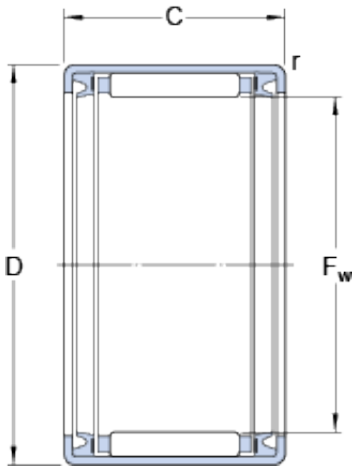

Huaxin Bearing Co., Ltd

HK 3020.2RS Bearing 2D drawings and 3D CAD models

SKF HK 3020.2RS cylindrical roller bearings

Bearing No. HK 3020.2RS

Size	37x30x20 mm
Bore Diameter	37 mm
Outer Diameter	30 mm
Width	20 mm
F_w	30 mm
D	37 mm
C	20 mm
r - min.	0.8 mm
Basic dynamic load rating - C	16.5 kN
Basic static load rating - C_0	29 kN
Fatigue load limit - P_u	3.4 kN
Limiting speed	5600 r/min
Mass bearing	0.036 kg
Inner ring IR series	IR 25x30x20.5
Category	Bearings
Inventory	0.0
Manufacturer Name	SKF
Minimum Buy Quantity	N/A
Weight / Kilogram	0.039
Product Group	B04144
F_w	30 mm
r min.	0.8 mm
Basic dynamic load rating C	16.5 kN
Basic static load rating C_0	29 kN
Fatigue load limit P_u	3.4 kN

Huaxin Bearing Co., Ltd

Designation bearing	HK 3020.2RS
Inner ring LR series	LR 25x30x20.5