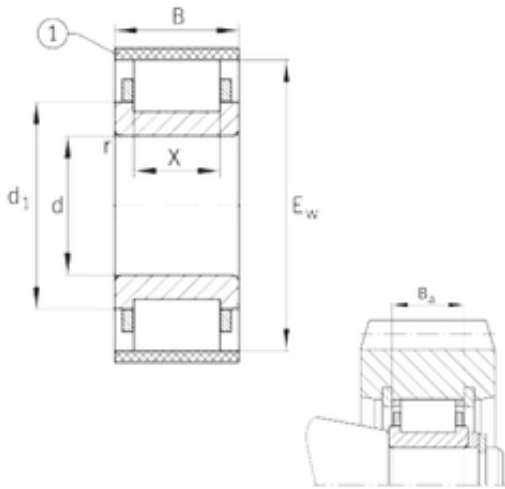

Huaxin Bearing Co., Ltd

FAG RN2212-E-MPBX cylindrical roller bearings

Bearing No. RN2212-E-MPBX

Size	60x100x28 mm
Bore Diameter	60 mm
Outer Diameter	100 mm
Width	28 mm
d	60 mm
Ew	100 mm
B	28 mm
Ba	25,2 mm
X	20 mm
d1	77,6 mm
r min.	1,5 mm
Weight	0,6 Kg
Basic dynamic load rating (C)	151 kN
Basic static load rating (C0)	153 kN

RN2212-E-MPBX Bearing 2D drawings and 3D CAD models