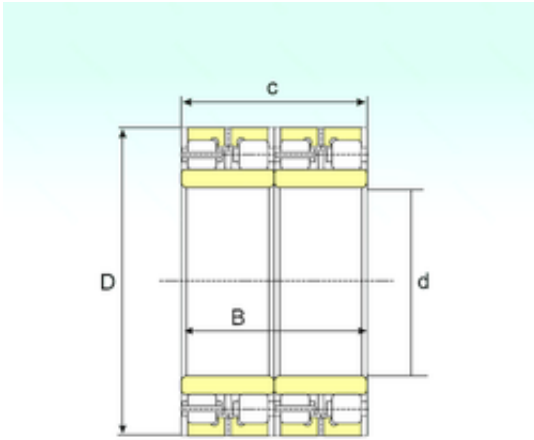

# Huaxin Bearing Co., Ltd

760 mm x 1015 mm x 700 mm ISB FCDP  
152203700 cylindrical roller bearings

Bearing No. FCDP 152203700

Size	760x1015x700 mm
Bore Diameter	760 mm
Outer Diameter	1015 mm
Width	700 mm
d	760 mm
D	1015 mm
B	700 mm
C	700 mm
Weight	1600 Kg
Basic dynamic load rating (C)	18500 kN

FCDP 152203700 Bearing 2D drawings and 3D CAD models