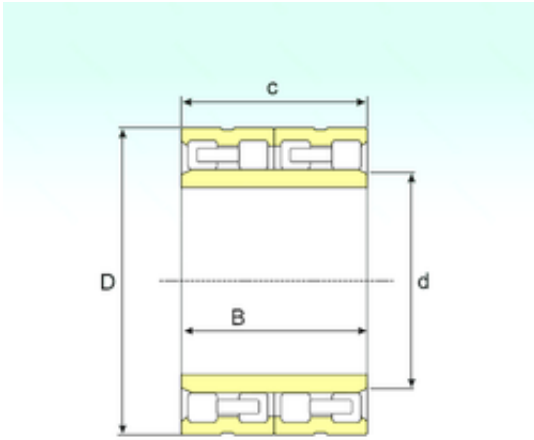

Huaxin Bearing Co., Ltd

120 mm x 180 mm x 105 mm ISB FC 2436105
cylindrical roller bearings

Bearing No. FC 2436105

Size	120x180x105 mm
Bore Diameter	120 mm
Outer Diameter	180 mm
Width	105 mm
d	120 mm
D	180 mm
B	105 mm
C	105 mm
Weight	9,13 Kg
Basic dynamic load rating (C)	413 kN

FC 2436105 Bearing 2D drawings and 3D CAD models