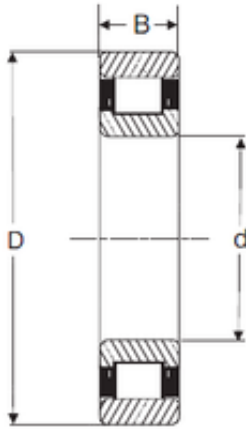

# Huaxin Bearing Co., Ltd

120,65 mm x 209,55 mm x 33,34 mm SIGMA  
LRJ 4.3/4 cylindrical roller bearings

Bearing No. LRJ 4.3/4

Size	120.65x209.55x33.34 mm
Bore Diameter	120,65 mm
Outer Diameter	209,55 mm
Width	33,34 mm
d	120,65 mm
D	209,55 mm
B	33,34 mm
C	33,34 mm

LRJ 4.3/4 Bearing 2D drawings and 3D CAD models