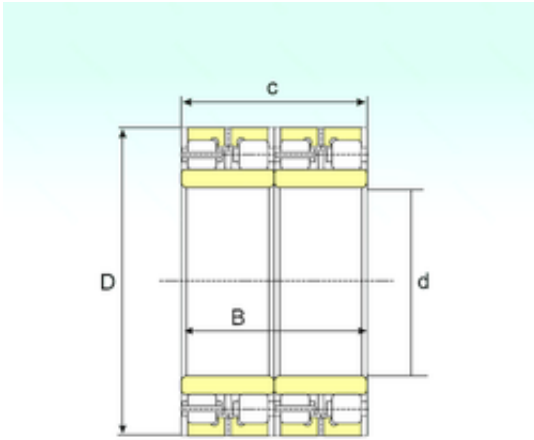

Huaxin Bearing Co., Ltd

1000 mm x 1360 mm x 800 mm ISB FCDP
200272800 cylindrical roller bearings

Bearing No. FCDP 200272800

Size	1000x1360x800 mm
Bore Diameter	1000 mm
Outer Diameter	1360 mm
Width	800 mm
d	1000 mm
D	1360 mm
B	800 mm
C	800 mm
Weight	3560 Kg
Basic dynamic load rating (C)	27000 kN

FCDP 200272800 Bearing 2D drawings and 3D CAD
models