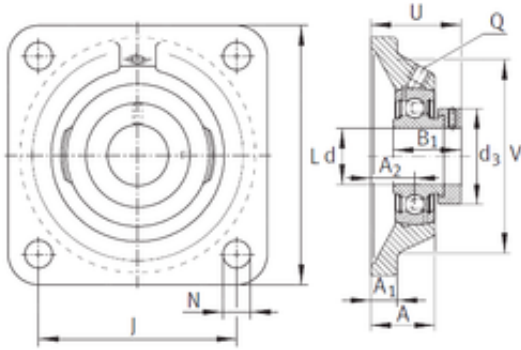

## INA PCJ2 bearing units

PCJ2 Bearing 2D drawings and 3D CAD models

Bearing No. PCJ2

Bore Diameter	50,8 mm
d	50,8 mm
V	137,008 mm
U	67,488 mm
Thread (Q)	1/8 NPT
d3	75,997 mm
A	46,99 mm
A1	16,993 mm
B	48,489 mm
J	129,997 mm
L	162,509 mm
N	16,993 mm
A2	31,013 mm
Category	Bearings
Inventory	0.0
Manufacturer Name	SCHAEFFLER GROUP
Minimum Buy Quantity	N/A
Weight / Kilogram	4.083
Product Group	M06110