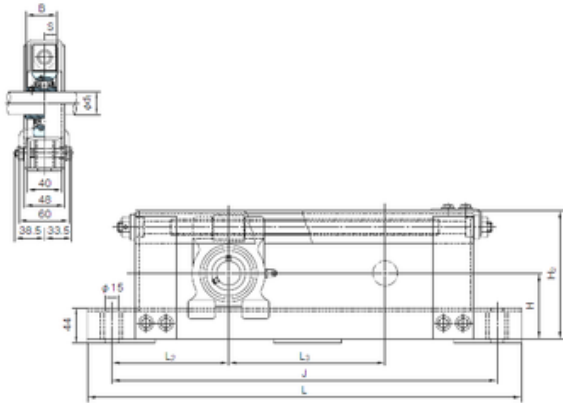

Huaxin Bearing Co., Ltd

NACHI UCTL205+WL400 bearing units

Bearing No. UCTL205+WL400

Bore Diameter	25 mm
Width	34 mm
d	25 mm
L2	140 mm
L3	400 mm
B	34 mm
H	82 mm
H2	156 mm
J	680 mm
L	740 mm
S	14,3 mm
Bolt (G)	M12

UCTL205+WL400 Bearing 2D drawings and 3D CAD models