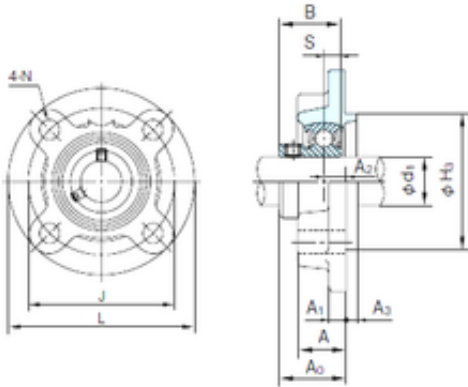

## NACHI BFC206 bearing units

Bearing No. BFC206

Bore Diameter	30 mm
d1	30 mm
H3	8 mm
A0	32.3 mm
A	23 mm
A1	8 mm
B	30.3 mm
J	100 mm
L	125 mm
N	12 mm
S	8 mm
Bolt (G)	M10
A2	10 mm
A3	80 mm

BFC206 Bearing 2D drawings and 3D CAD models