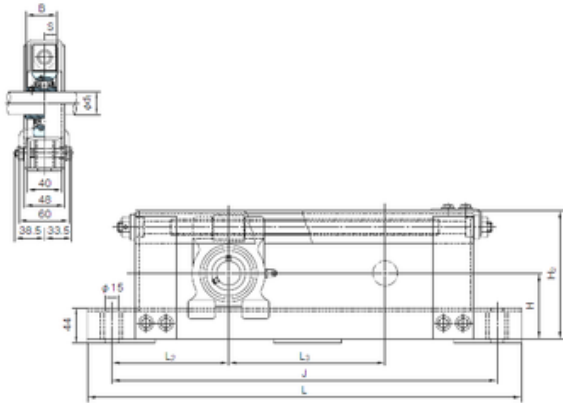

Huaxin Bearing Co., Ltd

NACHI UCTL209+WL300 bearing units

Bearing No. UCTL209+WL300

Bore Diameter	45 mm
Width	49,2 mm
d	45 mm
L2	160 mm
L3	300 mm
B	49,2 mm
H	100 mm
H2	192 mm
J	620 mm
L	680 mm
S	19 mm
Bolt (G)	M12

UCTL209+WL300 Bearing 2D drawings and 3D CAD models