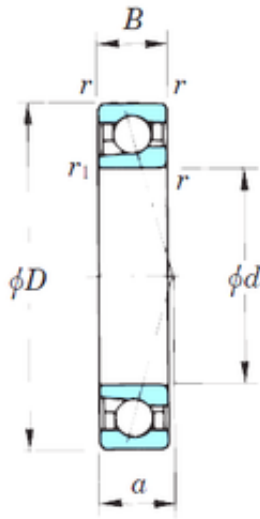

Huaxin Bearing Co., Ltd

200 mm x 310 mm x 51 mm KOYO 7040CPA
angular contact ball bearings

Bearing No. 7040CPA

Size	200x310x51 mm
Bore Diameter	200 mm
Outer Diameter	310 mm
Width	51 mm
d	200 mm
D	310 mm
B	51 mm
C	51 mm
Angle (°)	15 °
a	59,7 mm
r min.	2,1 mm
r1 min.	1,1 mm
Weight	12,7 Kg
Basic dynamic load rating (C)	268 kN
Basic static load rating (C0)	338 kN
(Grease) Lubrication Speed	3 200 r/min
(Oil) Lubrication Speed	4 900 r/min

7040CPA Bearing 2D drawings and 3D CAD models