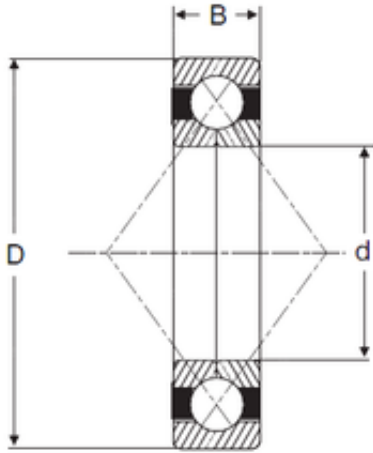

# Huaxin Bearing Co., Ltd

160 mm x 290 mm x 48 mm SIGMA QJ 232 N2  
angular contact ball bearings

Bearing No. QJ 232 N2

|                |               |
|----------------|---------------|
| Size           | 160x290x48 mm |
| Bore Diameter  | 160 mm        |
| Outer Diameter | 290 mm        |
| Width          | 48 mm         |
| d              | 160 mm        |
| D              | 290 mm        |
| B              | 48 mm         |
| C              | 48 mm         |

QJ 232 N2 Bearing 2D drawings and 3D CAD models