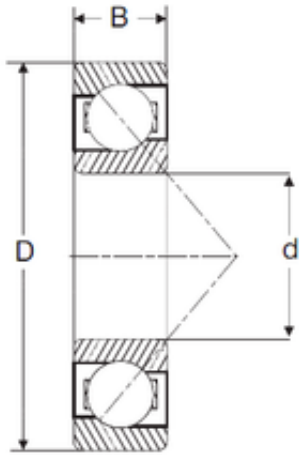

Huaxin Bearing Co., Ltd

165,1 mm x 279,4 mm x 39,69 mm SIGMA LJT
6.1/2 angular contact ball bearings

Bearing No. LJT 6.1/2

Size	165.1x279.4x39.69 mm
Bore Diameter	165,1 mm
Outer Diameter	279,4 mm
Width	39,69 mm
d	165,1 mm
D	279,4 mm
B	39,69 mm
C	39,69 mm

LJT 6.1/2 Bearing 2D drawings and 3D CAD models